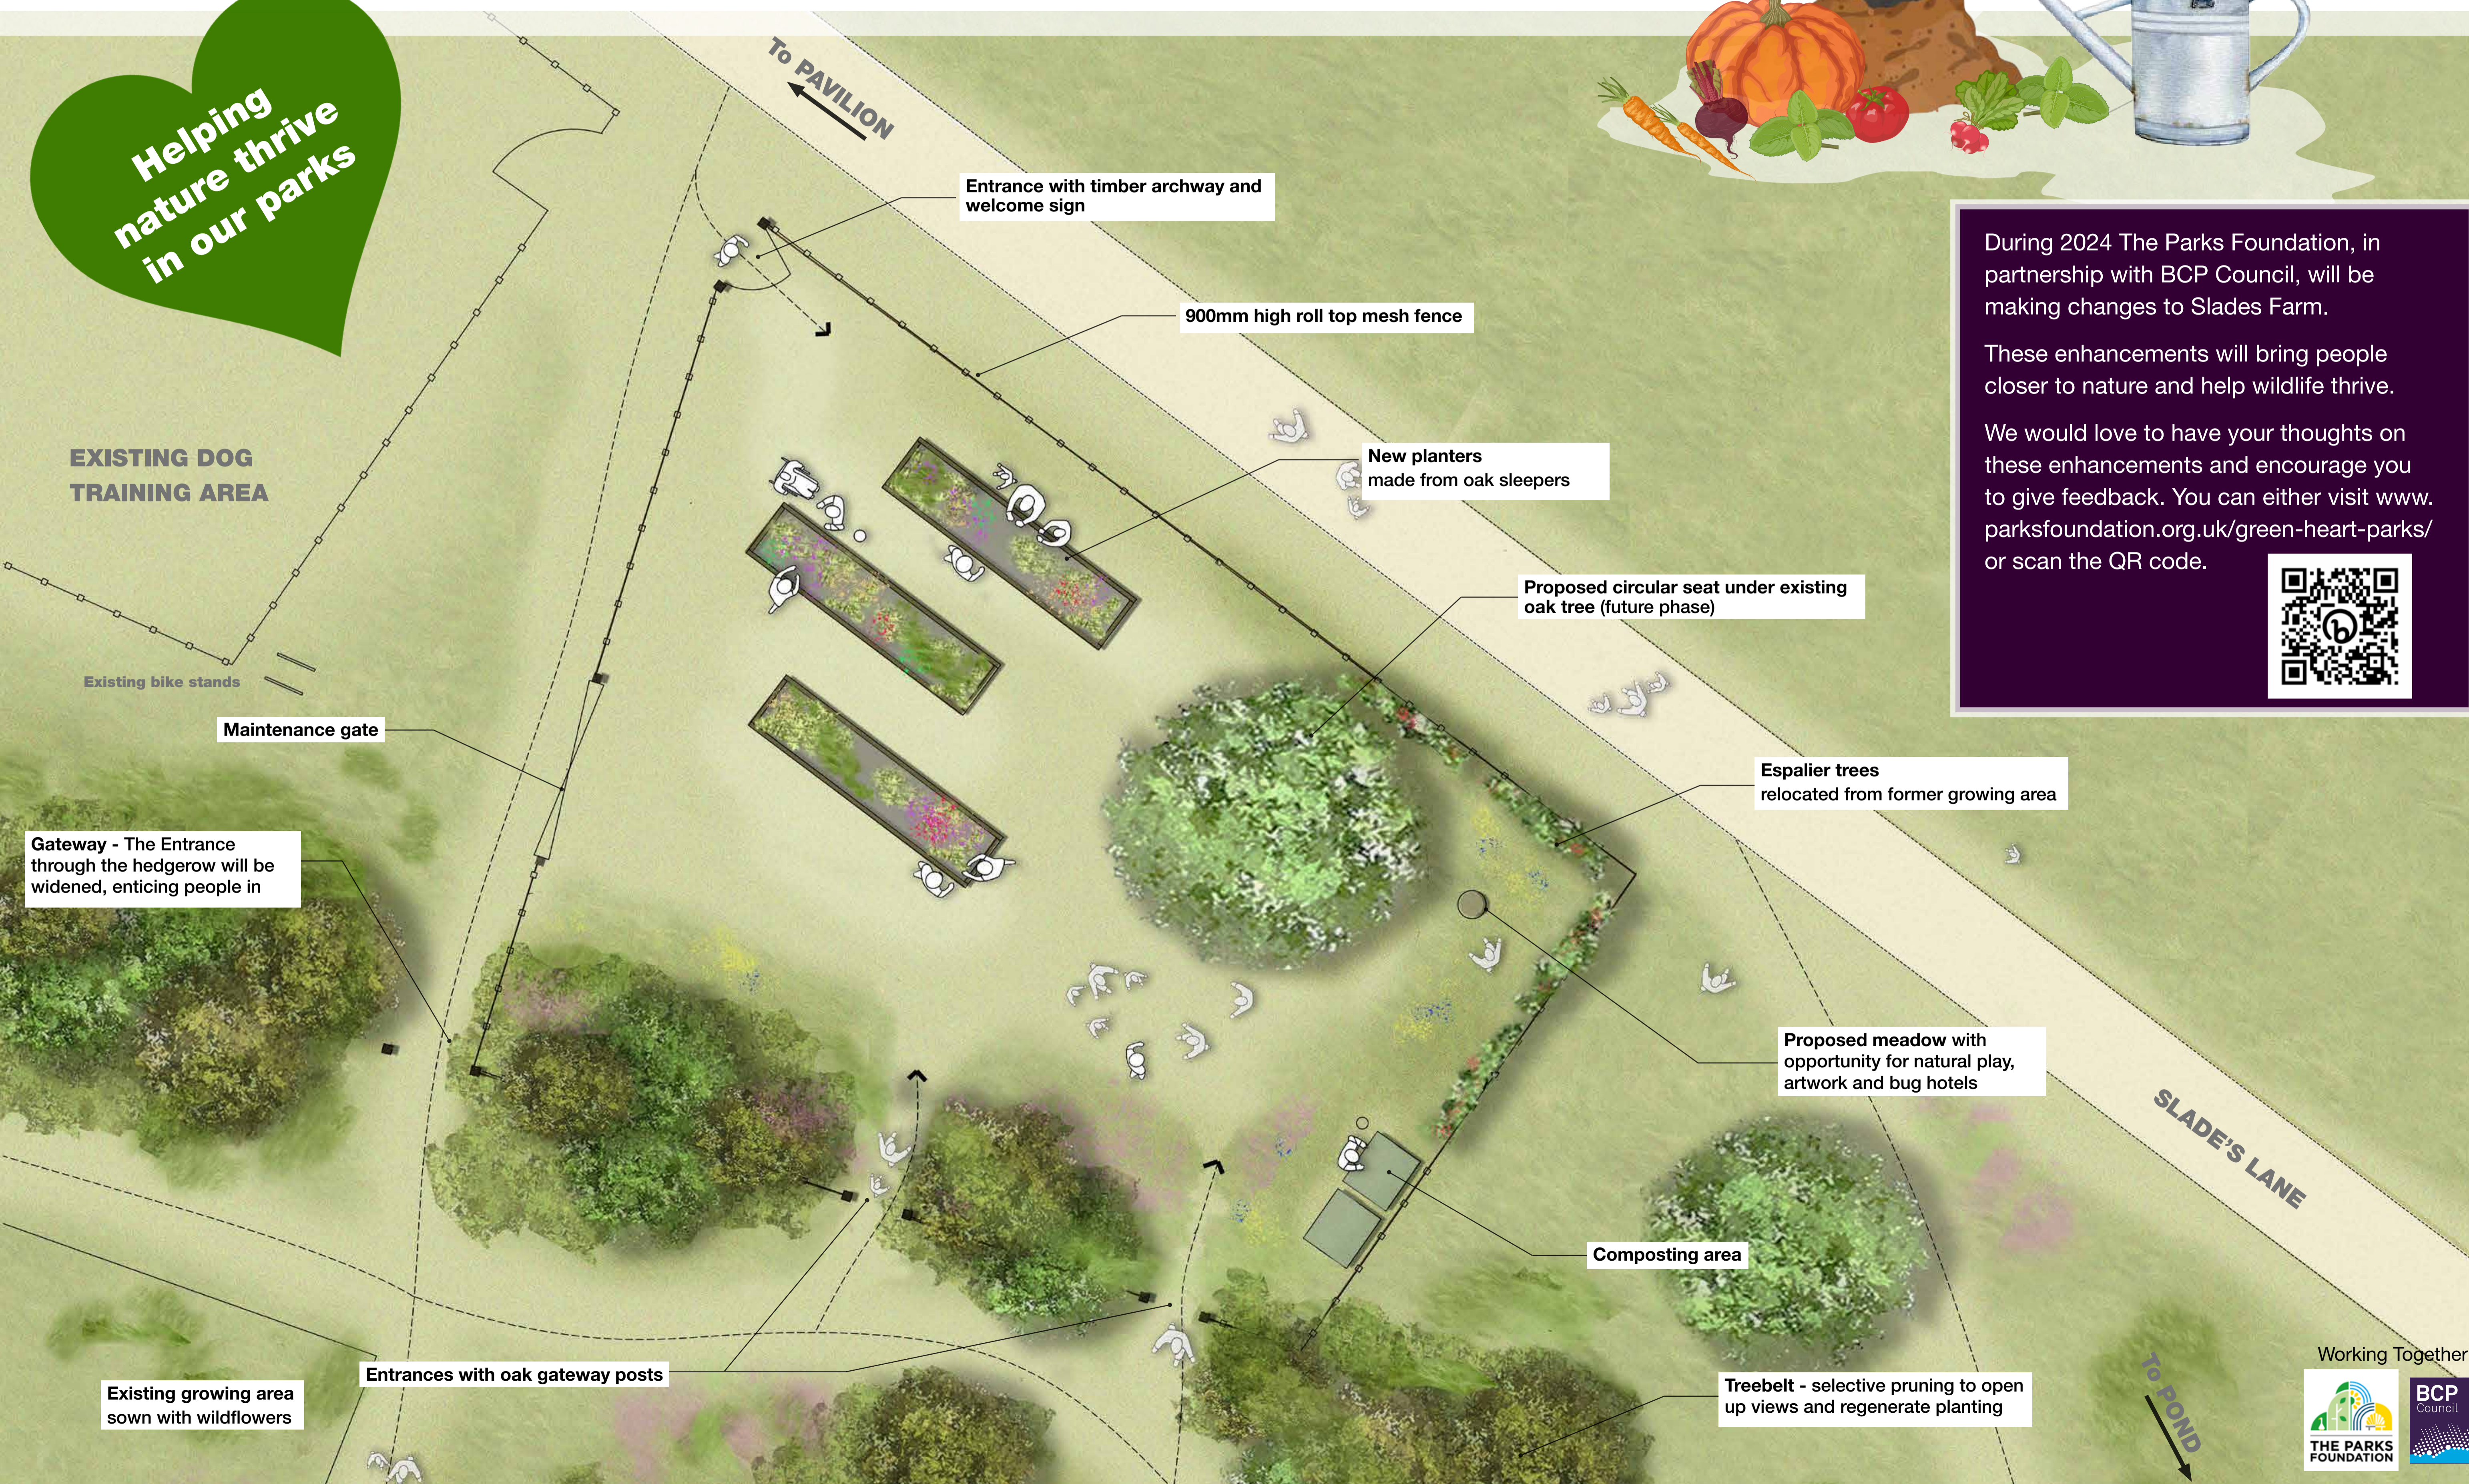

## SLADES FARM ~ NEW GROWING PATCH

Helping nature thrive in our parks

During 2024 The Parks Foundation, in partnership with BCP Council, will be making changes to Slades Farm. These enhancements will bring people closer to nature and help wildlife thrive. We would love to have your thoughts on these enhancements and encourage you to give feedback. You can either visit [www.parksfoundation.org.uk/green-heart-parks/](http://www.parksfoundation.org.uk/green-heart-parks/) or scan the QR code.

EXISTING DOG TRAINING AREA

Existing bike stands

Maintenance gate

Gateway - The Entrance through the hedgerow will be widened, enticing people in

Existing growing area sown with wildflowers

Entrances with oak gateway posts

Entrance with timber archway and welcome sign

900mm high roll top mesh fence

New planters made from oak sleepers

Proposed circular seat under existing oak tree (future phase)

Espalier trees relocated from former growing area

Proposed meadow with opportunity for natural play, artwork and bug hotels

Composting area

Treebelt - selective pruning to open up views and regenerate planting

SLADE'S LANE

To POND

To PAVILION

Working Together